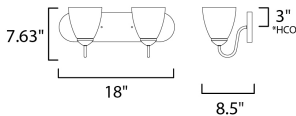

LAMPING

INPUT VOLTAGE : 120V
BULB : 2 x 60W Incandescent E26 Medium , 120W Total
BULB INCLUDED : (Not Included)
DIMMABLE : Y
LIGHTING_DIRECTION : Up/Down